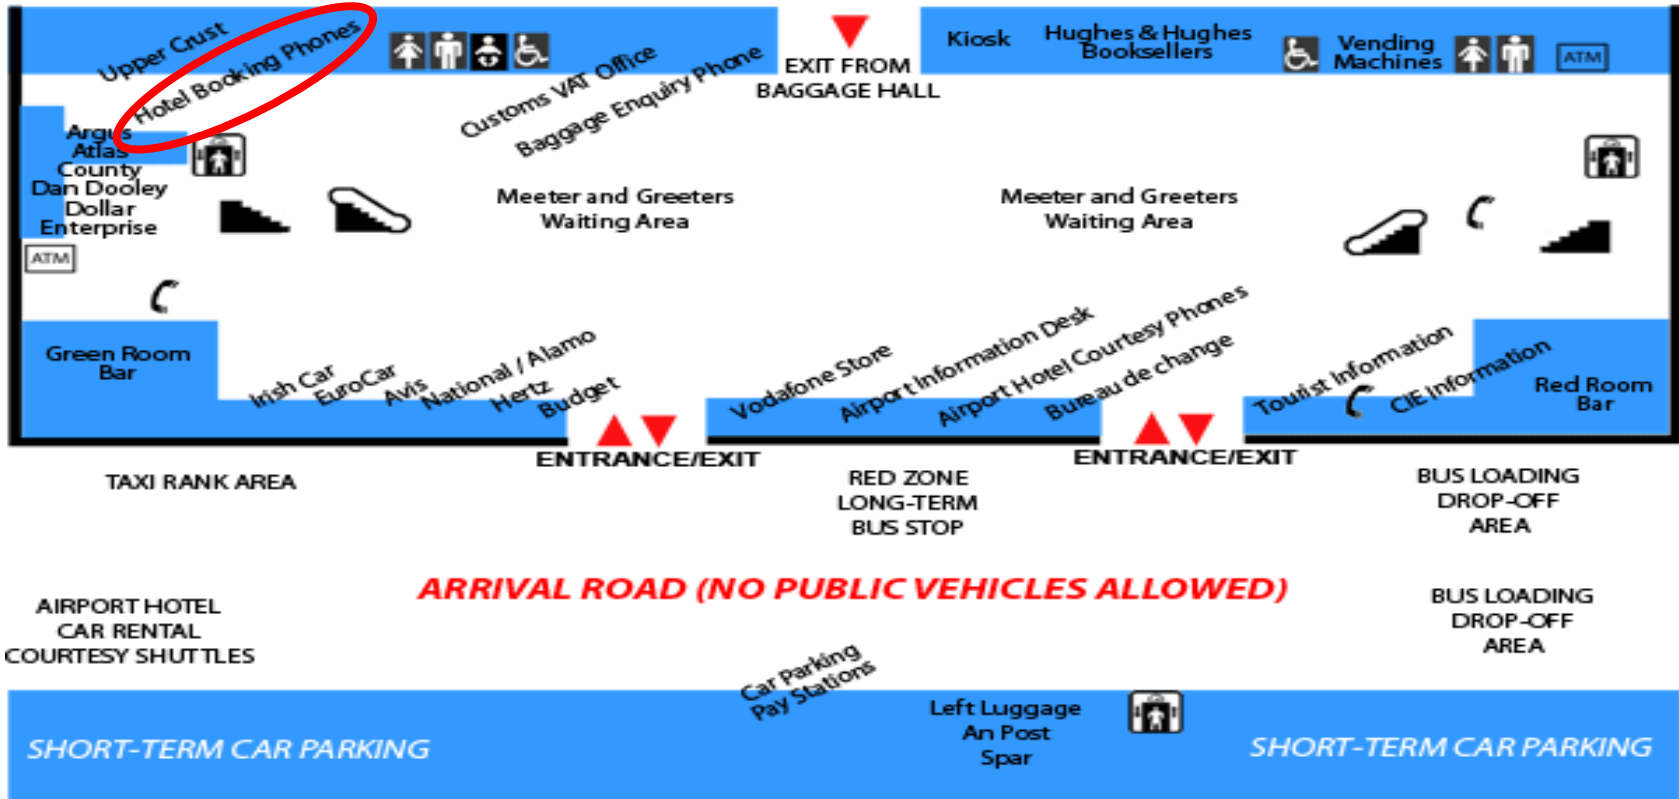

**DUBLIN AIRPORT ARRIVALS LEVEL**

*Baggage Belts and Customs  
(accessible to arriving passengers only)*

Exit Short Term Car Park Here

**Crowne Plaza Courtesy  
Coach Pick up Point**