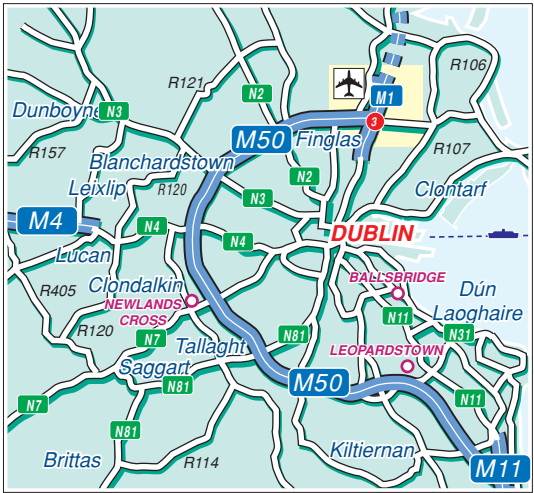

(N1 - N2 - N3
N4 - N7 - N11
N32 - N81)

Béal Feirste BELFAST
Baile átha Cliath DUBLIN
M1 (M50)

R132 Sord SWARDS
R132 Seantrabh SANTRY

Bewleys Hotels.com

Bewley's Hotel Dublin Airport
Baskin Lane, Swords, Co. Dublin

Tel: 01 871 1000 Fax: 01 871 1001

Public Transport

By Air, Dublin International Airport.
Approximately 10 minutes drive away.

GET IN LANE

Sir Eile OTHER ROUTE
Mullach ide MALAHIDE (N32) M50

an Lár CITY CENTRE M1

an Lár CITY CENTRE M1

GET IN LANE

M1 an Lár CITY BELFAST

M1 an Lár CITY (N32) Mullach ide MALAHIDE

Béal Feirste BELFAST M1

Mullach ide MALAHIDE (N32)

an Lár CITY M1

Bóthar (N32) MALAHIDE ROAD

N32 (M50) SOUTHBOUND

Bailieduill BALDOYLE

N32 (M50) SOUTHBOUND

R107 an Lár CITY CENTRE an Chulog COOLOCK

R107 Mullach ide MALAHIDE

Port Mearnog PORTMARNOCK