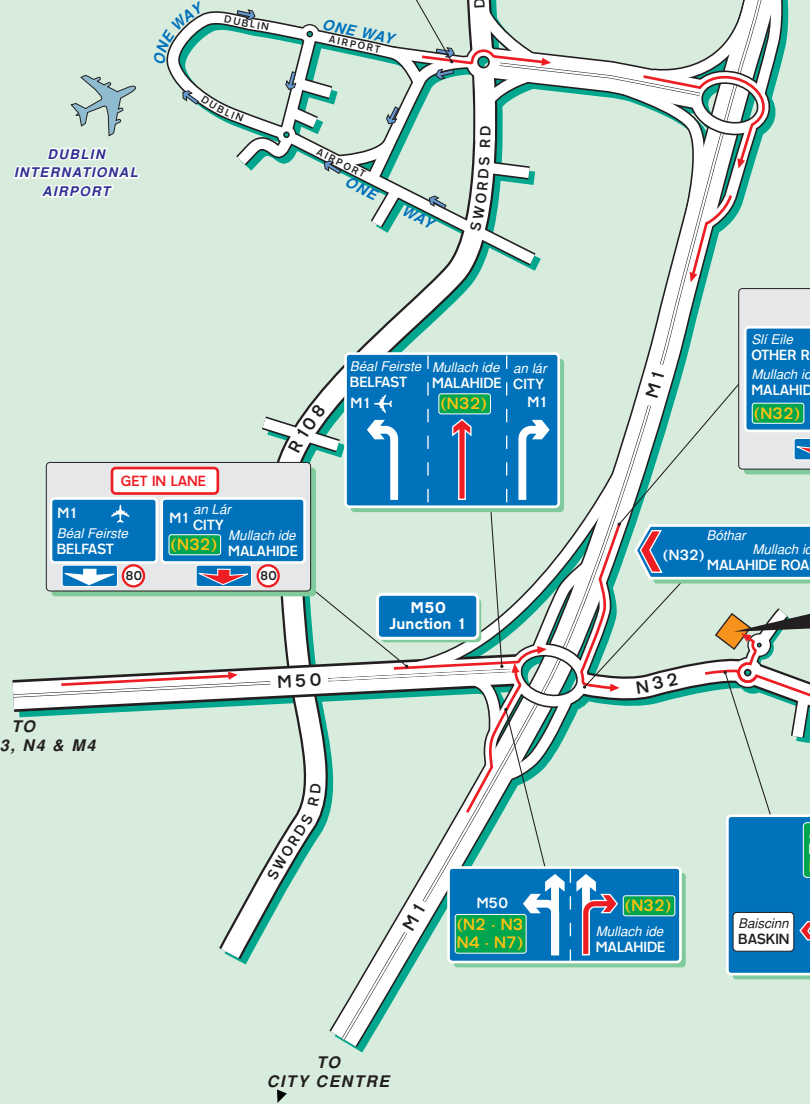

(N1 - N2 - N3
N4 - N7 - N11
N32 - N81)

Béal Feirste BELFAST
Baile átha Cliath DUBLIN
M1 (M50)

R132 Sord SWARDS
R132 Seantrabh SANTRY

Bewleys Hotels.com

Bewley's Hotel Dublin Airport
Baskin Lane, Swords, Co. Dublin

Tel: 01 871 1000 Fax: 01 871 1001

Public Transport

By Air, Dublin International Airport.
Approximately 10 minutes drive away.

GET IN LANE

Sir Eile OTHER ROUTE
Mullach ide MALAHIDE (N32) M50

an Lár CITY CENTRE M1

an Lár CITY CENTRE M1

GET IN LANE

M1 an Lár CITY BELFAST

M1 an Lár CITY (N32) Mullach ide MALAHIDE

Béal Feirste BELFAST M1

Mullach ide MALAHIDE (N32)

an Lár CITY M1

Bóthar (N32) MALAHIDE ROAD

N32 (M50) SOUTHBOUND

Bailieduill BALDOYLE

N32 (M50) SOUTHBOUND

R107 an Lár CITY CENTRE an Chulog COOLOCK

R107 Mullach ide MALAHIDE

Port Mearnog PORTMARNOCK